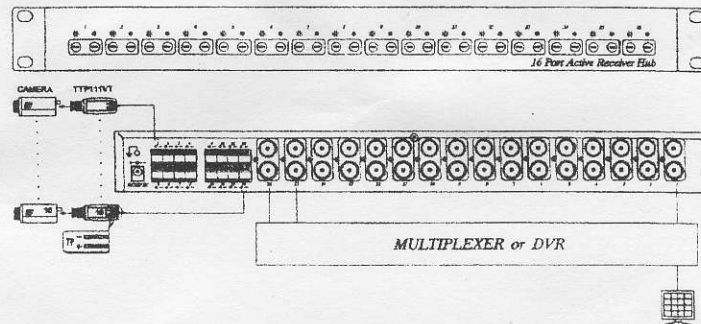

**TPA016H 16 Port Active Receiver Distribution Amplifier In 1U Rack Mounting Panel**

- Built in 16 port TTA111VR active receivers in 1U 19" rack mounting panel.
- 16 input (UTP screw-terminal input) to 32 output (BNC)
- Built in surge protection.
- Built in a highly balanced mode of video transmission for extra interference immunity.
- Perfect to work with DVR.

**Installation View:**

**TPP016**

**TPA008**

**TPA008H**

**TPA016**

**TPA016H**

# Please note "+", "-" of signal and cable, if confuse them, picture would be not clear or twisted.