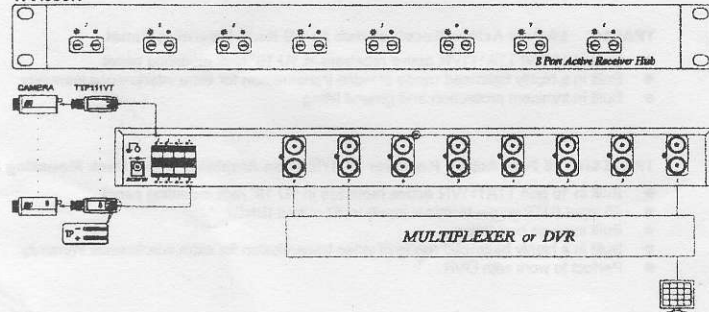

**TPA016 16 Port Active Receiver Hub In 1U Rack Mounting Panel**

- Built in 16 port TTA111VR active receivers in 1U 19" rack mounting panel.
- Built in a highly balanced mode of video transmission for extra interference immunity.
- Built in transient protection and ground lifting.

**TPA016H 16 Port Active Receiver Distribution Amplifier In 1U Rack Mounting Panel**

- Built in 16 port TTA111VR active receivers in 1U 19" rack mounting panel.
- 16 input (UTP screw-terminal input) to 32 output (BNC)
- Built in surge protection.
- Built in a highly balanced mode of video transmission for extra interference immunity.
- Perfect to work with DVR.

**Installation View:**

**TPP016**

**TPA008**

**TPA008H**

**TPA016**

**TPA016H**

# Please note "+", "-" of signal and cable, if confuse them, picture would be not clear or twisted.