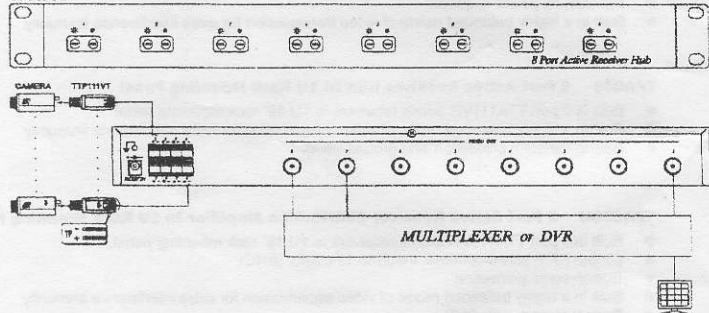

**TPA008H 8 Port Active Receiver Distribution Amplifier In 1U Rack Mounting Panel**

- Built in 8 port TTA111VR active receivers in 1U 19" rack mounting panel.
- 6 input (UTP screw-terminal input) to 16 output (BNC)
- Built in surge protection.
- Built in a highly balanced mode of video transmission for extra interference immunity.
- Perfect to work with DVR.

**TPA016 16 Port Active Receiver Hub In 1U Rack Mounting Panel**

- Built in 16 port TTA111VR active receivers in 1U 19" rack mounting panel.
- Built in a highly balanced mode of video transmission for extra interference immunity.
- Built in transient protection and ground lifting.

**TPA016H 16 Port Active Receiver Distribution Amplifier In 1U Rack Mounting Panel**

- Built in 16 port TTA111VR active receivers in 1U 19" rack mounting panel.
- 16 input (UTP screw-terminal input) to 32 output (BNC)
- Built in surge protection.
- Built in a highly balanced mode of video transmission for extra interference immunity.
- Perfect to work with DVR.

**Installation View:**

**TPP016**

**TPA008**

**TPA008H**

**TPA016**

**TPA016H**