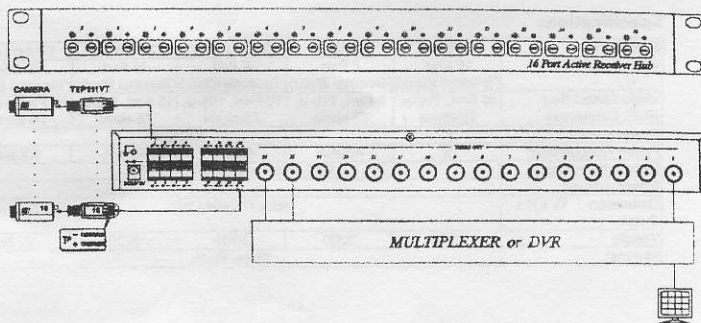

**TPA016H 16 Port Active Receiver Distribution Amplifier In 1U Rack Mounting Panel**

- Built in 16 port TTA111VR active receivers in 1U 19" rack mounting panel.
- 16 input (UTP screw-terminal input) to 32 output (BNC)
- Built in surge protection.
- Built in a highly balanced mode of video transmission for extra interference immunity.
- Perfect to work with DVR.

**Installation View:**

**TPP016**

**TPA008**

**TPA008H**

**TPA016**

**TPA016H**

# Please note "+", "-" of signal and cable, if confuse them, picture would be not clear or twisted.