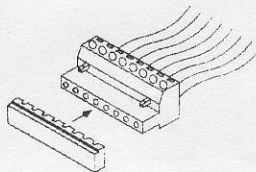

**TPA016H 16 Port Active Receiver Distribution Amplifier In 1U Rack Mounting Panel**

- Built in 16 port TTA111VR active receivers in 1U 19" rack mounting panel.
- 16 input (UTP screw-terminal input) to 32 output (BNC)
- Built in surge protection.
- Built in a highly balanced mode of video transmission for extra interference immunity.
- Perfect to work with DVR.

**Installation View:**

**TPP016**

**TPA008**

**TPA008H**

**TPA016**

**TPA016H**

# Please note "+", "-" of signal and cable, if confuse them, picture would be not clear or twisted.