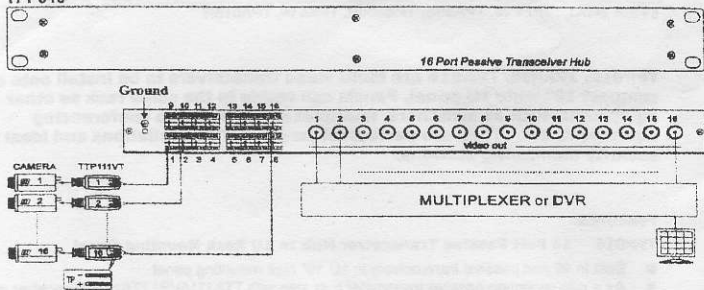

Installation View:

TPP016