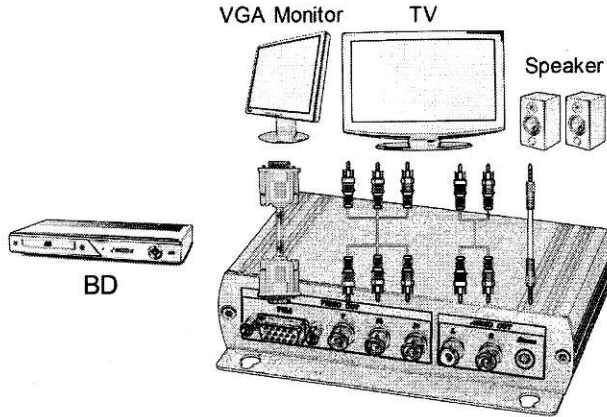

HDMI to VGA/Component with Stereo Audio CONVERTER

ITEM NO.: HVY01

The HVY01 converts HDMI to a VGA or component output plus stereo audio. It enables an HDMI source to connect to a PC monitor, Projector or TV. Its high bandwidth capability supports a wide range of PC monitor and HDTV resolutions up to 1920 X 1080 or 1080p. The converter is also capable of de-embedding audio from the HDMI source and converting it to a stereo audio interface.

Features:

- Supports HDMI input and VGA or component with stereo audio output.
- Allows user to select between VGA or component video output.
- Supports VGA resolutions up to 1920x1200 or component video up to 1080p.
- Supports 2 channel audio output (RCA : White (L) · Red (R) · Stereo Phone Jack 3.5mm).
- Built in auto memory function.
- On screen display function.
- HDMI and DVI compliant.

Installation:

1. Connect HVY01 power adapter first, then plug HDMI cable to HDMI IN to the source in order to have the best audio performance output.
2. VIDEO OUT select via user · VGA / YPbPr cable connect to TV or Monitor
3. VIDEO OUT selection by "VGA / YPbPr" button
4. Resolution setting by "Resolution" button
5. VGA Output setting :
640x480p@60, 800x600@60, 1024x768@60,1280x 720@60,
1280x768@60,1280x1024@60,1680 x 1050@60,1920 x 1080@60, 1920 x 1200@60
6. YPbPr Output :
720x480i@60(16:9),720x480i@60(4:3),720x576i@50(16:9),
720x576i@50(4:3),720x480p@60(16:9),720x480p@60(4:3),720x576p@50(16:9),
720x576p@50(4:3),1280x720p@50,1280x720p@60,1920x1080i@50,1920x1080i@60,
1920 x 1080p@50 · 1920 x 1080p@60

Panel View:

HVY01

Switch Instruction:

VGA / YPbPr Resolution VGA /YPbPr Output setting
 Resolution setting

LED Indication:

POWER On/off
 HDMI HDMI signal input indication
 VGA VGA signal output indication
 YPbPr YPbPr signal output indication