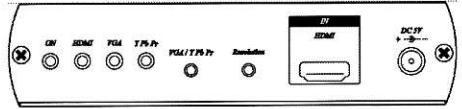

Panel View:

HVY01

Switch Instruction:

VGA / YPbPr Resolution   VGA /YPbPr Output setting
Resolution setting

LED Indication:

POWER   On/off
HDMI   HDMI signal input indication
VGA   VGA signal output indication
YPbPr   YPbPr signal output indication

Specification:

ITEM NO.	HVY01
HDMI Input Connector	HDMI Type A 480i/p, 576i/p, 720i/p, 1080i/p
VGA Output Connector	15-pin Mini D-sub (High Density)75Ω 0.7 Vp-p 640 x 480p@60 · 1280 x 720@60 · 1920 x 1080@60 · 1920 x 1200@60
YPbPr Output Connector	RCA x 3 (Y 75Ω 0.7 Vp-p, Pb 75Ω 0.3Vp-p, Pr 75Ω 0.3Vp-p) 480i/p, 576i/p, 720i/p, 1080i/p.
Audio Output Connector	Stereo Phone Jack 3.5mm x 1 · RCA x 2 1Vp-p Max · 10KΩ
Function Button	Button x 2
Power Consumption	750mA (Max)
Power Supply	Switching DC5V 2AMP
Temperature	Operation: 0 to 55℃, Storage: -20 to 85℃, Humidity: up to 95%
Dimensions	140 x 95 x 32 (mm)
Weight	300 g

RoHS CE FC