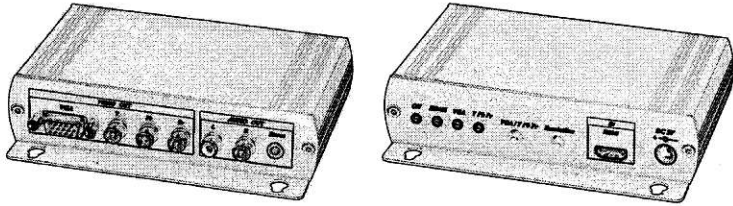

HDMI to VGA/Component with Stereo Audio CONVERTER

ITEM NO.: HVY01

The HVY01 converts HDMI to a VGA or component output plus stereo audio. It enables an HDMI source to connect to a PC monitor, Projector or TV. Its high bandwidth capability supports a wide range of PC monitor and HDTV resolutions up to 1920 X 1080 or 1080p. The converter is also capable of de-embedding audio from the HDMI source and converting it to a stereo audio interface.

Features:

- Supports HDMI input and VGA or component with stereo audio output.
- Allows user to select between VGA or component video output.
- Supports VGA resolutions up to 1920x1200 or component video up to 1080p.
- Supports 2 channel audio output (RCA : White (L) · Red (R) · Stereo Phone Jack 3.5mm).
- Built in auto memory function.
- On screen display function.
- HDMI and DVI compliant.

Installation:

1. Connect HVY01 power adapter first, then plug HDMI cable to HDMI IN to the source in order to have the best audio performance output.
2. VIDEO OUT select via user · VGA / YPbPr cable connect to TV or Monitor
3. VIDEO OUT selection by "VGA / YPbPr" button
4. Resolution setting by "Resolution" button
5. VGA Output setting :
640x480p@60, 800x600@60, 1024x768@60,1280x 720@60,
1280x768@60,1280x1024@60,1680 x 1050@60,1920 x 1080@60, 1920 x 1200@60
6. YPbPr Output :
720x480i@60(16:9),720x480i@60(4:3),720x576i@50(16:9),
720x576i@50(4:3),720x480p@60(16:9),720x480p@60(4:3),720x576p@50(16:9),
720x576p@50(4:3),1280x720p@50,1280x720p@60,1920x1080i@50,1920x1080i@60,
1920 x 1080p@50 · 1920 x 1080p@60