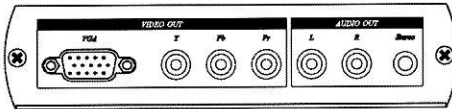

Panel View:

HVY01

Switch Instruction:

VGA / YPbPr Resolution   VGA /YPbPr Output setting
Resolution setting

LED Indication:

POWER   On/off
HDMI   HDMI signal input indication
VGA   VGA signal output indication
YPbPr   YPbPr signal output indication

Specification:

ITEM NO.	HVY01
HDMI Input Connector	HDMI Type A 480i/p, 576i/p, 720i/p, 1080i/p
VGA Output Connector	15-pin Mini D-sub (High Density)75Ω 0.7 Vp-p 640 x 480p@60 · 1280 x 720@60 · 1920 x 1080@60 · 1920 x 1200@60
YPbPr Output Connector	RCA x 3 (Y 75Ω 0.7 Vp-p, Pb 75Ω 0.3Vp-p, Pr 75Ω 0.3Vp-p) 480i/p, 576i/p, 720i/p, 1080i/p.
Audio Output Connector	Stereo Phone Jack 3.5mm x 1 · RCA x 2 1Vp-p Max · 10KΩ
Function Button	Button x 2
Power Consumption	750mA (Max)
Power Supply	Switching DC5V 2AMP
Temperature	Operation: 0 to 55℃, Storage: -20 to 85℃, Humidity: up to 95%
Dimensions	140 x 95 x 32 (mm)
Weight	300 g

RoHS CE FC