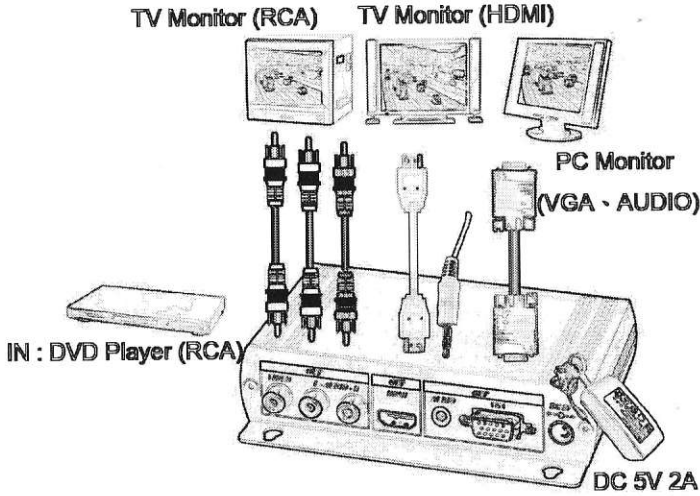

Operation Controls and Function:

Button Function:

- MENU : OSD ON/OFF
UP : Select up or Increase setting value
DOWN : Select down or Increase setting value
SELECT : Select or setting

OSD Menu :

- Resolution
Press SELECT button to setup resolution: 800x600 · 1024x768 · 1280x720 · 1920x1080
- Brightness
Press UP or DOWN button to decrease/increase from 0 ~100
- Contrast
Press UP or DOWN button to decrease/increase from 0 ~100
- Saturation
Press UP or DOWN button to decrease/increase from 0 ~100
- Hue
Press UP or DOWN button to decrease/increase from 0 ~100

Factory Default value setting :

Resolution	800 x 600
Brightness	50
Contrast	50
Saturation	50
Hue	50

NOTE: Wrong Resolution setting will cause the picture not display, please initialize factory default.

Remark:

1. Under OSD mode: OSD will be auto save after setup and turn off OSD mode after 10 seconds.
2. OSD function only display on VGA, HDMI output mode.
3. Initialize factory default: Unplug the power adaptor, then press MENU button and plug the power adaptor until LED blinking, then release MENU button.

View of Connection and Installation:

Panel View:

Specification:

ITEM NO.	AD001HH
Resolution	Up to 1920 x 1080 non-interlaced to 60Hz
Composite Video	RCA Input/Output x 2
Stereo Audio	RCA Input/Output x 4 · PHONE JACK 3.5mm x 1
VGA Connector	15-pin Mini D-sub (High Density) x 1
HDMI Connector	HDMI x 1
Function Button	Button x 4
Function Adjust	Resolution · Brightness · Contrast · Saturation · Hue
Power Supply	5V DC · 2000mA Regulated (External)
Power Consumption	1100 mA (max)
Temperature	Operation: 0 to 55°C, Storage: -20 TO 85°C, Humidity: up to 95%
Dimensions mm	140 x 110.8 x 32 (mm)
Weight g	340 g