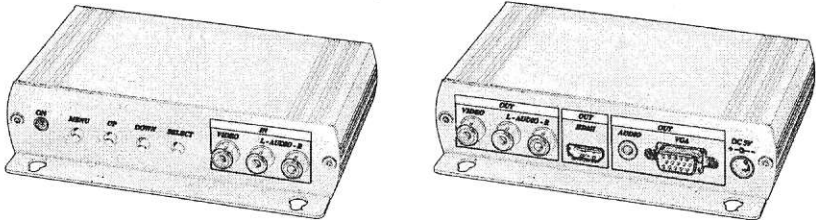

Hi Resolution Video to VGA Converter

ITEM NO.: AD001HH High Resolution Video to VGA Converter with HDMI output

Features:

- Special designed for computer VGA/ HDMI monitor, LCD color monitor.
- Input: composite video input via RCA, Output: Video(CVBS), VGA ,HDMI output
- Support NTSC, PAL video system.
- Input video system 50 to 60Hz frame rate detection (NTSC/PAL).
- Support VGA, HDMI resolution: 800x600 · 1024x768 · 1280x720 · 1920x1080@60Hz
- Support HDMI output: 720P · 1080I · 1080P
- Built in stereo audio input and output.
- Any adjustment will be auto memory.
- Frequency output: 60Hz.
- On screen display function: Resolution · Brightness · Contrast · Saturation · Hue.

Operation Controls and Function:

Button Function:

- MENU : OSD ON/OFF
UP : Select up or Increase setting value
DOWN : Select down or Increase setting value
SELECT : Select or setting

OSD Menu :

- Resolution
Press SELECT button to setup resolution: 800x600 · 1024x768 · 1280x720 · 1920x1080
- Brightness
Press UP or DOWN button to decrease/increase from 0 ~100
- Contrast
Press UP or DOWN button to decrease/increase from 0 ~100
- Saturation
Press UP or DOWN button to decrease/increase from 0 ~100
- Hue
Press UP or DOWN button to decrease/increase from 0 ~100

View of Connection and Installation:

Panel View:

Specification:

ITEM NO.	AD001HH
Resolution	Up to 1920 x 1080 non-interlaced to 60Hz
Composite Video	RCA Input/Output x 2
Stereo Audio	RCA Input/Output x 4 · PHONE JACK 3.5mm x 1
VGA Connector	15-pin Mini D-sub (High Density) x 1
HDMI Connector	HDMI x 1
Function Button	Button x 4
Function Adjust	Resolution · Brightness · Contrast · Saturation · Hue
Power Supply	5V DC · 2000mA Regulated (External)
Power Consumption	1100 mA (max)
Temperature	Operation: 0 to 55°C, Storage: -20 TO 85°C, Humidity: up to 95%
Dimensions mm	140 x 110.8 x 32 (mm)
Weight g	340 g