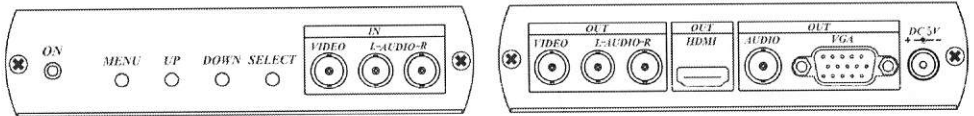

Operation Controls and Function:

Button Function:

- MENU : OSD ON/OFF
UP : Select up or Increase setting value
DOWN : Select down or Increase setting value
SELECT : Select or setting

OSD Menu :

- Resolution
Press SELECT button to setup resolution: 800x600 · 1024x768 · 1280x720 · 1920x1080
- Brightness
Press UP or DOWN button to decrease/increase from 0 ~100
- Contrast
Press UP or DOWN button to decrease/increase from 0 ~100
- Saturation
Press UP or DOWN button to decrease/increase from 0 ~100
- Hue
Press UP or DOWN button to decrease/increase from 0 ~100

Factory Default value setting :

Resolution	800 x 600
Brightness	50
Contrast	50
Saturation	50
Hue	50

NOTE: Wrong Resolution setting will cause the picture not display, please initialize factory default.

Remark:

View of Connection and Installation:

Panel View:

Specification:

ITEM NO.	AD001HH
Resolution	Up to 1920 x 1080 non-interlaced to 60Hz
Composite Video	RCA Input/Output x 2
Stereo Audio	RCA Input/Output x 4 · PHONE JACK 3.5mm x 1
VGA Connector	15-pin Mini D-sub (High Density) x 1
HDMI Connector	HDMI x 1
Function Button	Button x 4
Function Adjust	Resolution · Brightness · Contrast · Saturation · Hue
Power Supply	5V DC · 2000mA Regulated (External)
Power Consumption	1100 mA (max)
Temperature	Operation: 0 to 55°C, Storage: -20 TO 85°C, Humidity: up to 95%
Dimensions mm	140 x 110.8 x 32 (mm)
Weight g	340 g