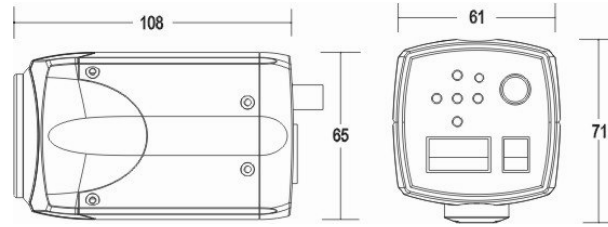

**VZ – 727**

**27X CCTV ZOOM CAMERA**

- 27X Zoom, Rapid Auto Focus, Single Shot Focus, OSD Menu, Internal Data Never Lost When Power Off
- Zoom Speed and Zoom Start/End Position Adjustable
- 1/4" Sony ExVIEW HADII CCD, SONY Effio-E Chipset
- CE/FCC Compliant

Model	VZ - 727
Pixel	PAL:960H*582V
Sensor	1/4" Sony ExVIEW HAD II CCD + effio DSP
Scanning System	PAL/NTSC
Resolution	650TVL
Min. Illumination	0.01 Lux
S/N Ratio	More than 52dB
Video Output	1.0Vp-p/75 Ω
Digital WDR	ATR mode, BLC
Noise Reduction	2D-DNR
Motion Detection	Yes
Privacy Masking	Yes
Exposure Mode	Electronic Exposure
Electronic Shutter	1/50(1/60) ~1/10000 Second
Gamma Correction	0.45
Sync. System	Inner
485 Control	PELCO-D/P
Baud Rate	2400/9600
Lens	27X Zoom (3.9~85.5mm lens)
Power Supply	DC12V ±5%
Operation Temp.	-10℃--+50℃
Product Weight	N.W.320g G.W.390g
Item Box Size	135x85x92mm
Package	50 Pcs Per Carton
Carton Size	432x350x482mm
Carton Weight	20kg