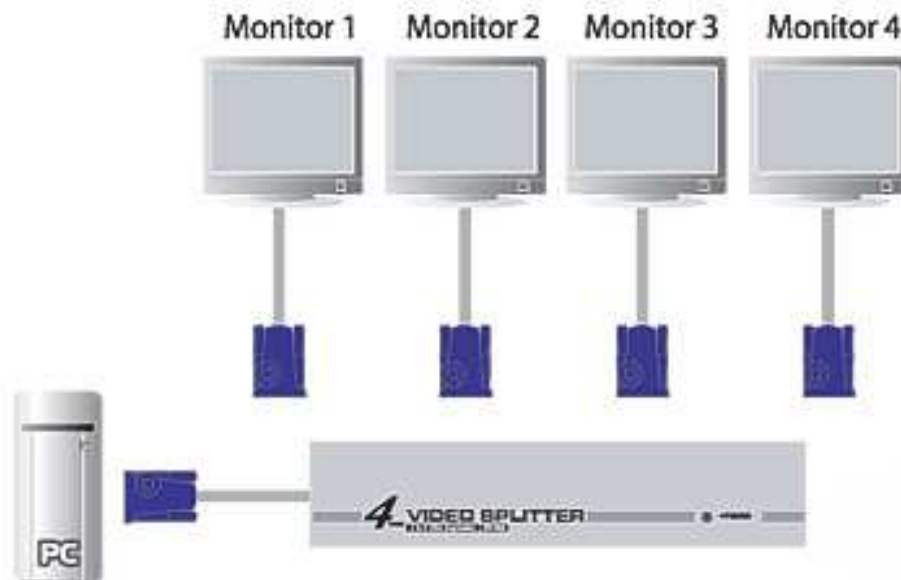

# VGA Spilter

( Front )

( Back )

<b>VS - 94A</b>	
Power Supply	DC 9V (1.62W)
Video Input	4 x VGA connector (HDB-15 male)
Video Output	1 x VGA connector (HDB-15 male)
Resolution	1920 x 1440 (@60Hz)
Bandwidth (-3dB)	250 MHz
Operating Temperature	5 ~ 40°C
Storage Temperature	-20 ~ 60°C
Humidity	0 ~ 80% RH, Non-condensing
Weight	600 g
Dimension	200(w) x 74.5(d) x 42(h) mm