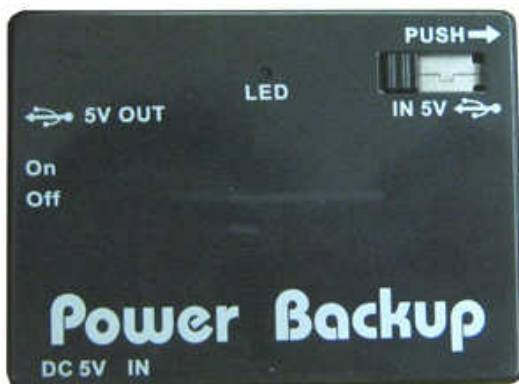

Signal Collector

Pen-900HS Pen Camera Recorder

Lens. : 1/4" Colour CMOS
Min.Illumination: 1 Lux
Format : AVI (Video), JPG (Photo)
Resolution : 1280 x 960 (Video),
1600x1200 (Photo)
Record.Speed : 30 fps (Video)
Power Supply : Rechargeable Li-ion Battery
Charging way : via USB port
Charging time : 1 hour (approx.)
Operate time : 1 hour (approx.)
Memory : 8GB Flash Memory
Dimension : 13(Φ) x 154(h) mm
Weight : 51 g
Function : Voice activation Recording,
Continuous Recording,
Snapshot photo

CB – 3702 Mini Audio Video Recorder

Memory : 2GB Internal Memory IC
Rec. Duration : 10MB= 1 min. (approx.)
1.5GB=~2.5 hours (approx.)
2GB=~3.4 hours (approx.)
Lens. : 1/4" Colour CMOS
Compression : MPEG-4
Video Format : AVI
Resolution : 640 x 480 (VGA)
Film Speed : 15 fps
Power Supply : Rechargeable LI-Battery
Charging way : PC charging via USB port
Charging time : 3 hours (approx.)
Operate time : 2 hours (approx.)
Dimension : 22(w) x 73(h) x 13(d) mm
Weight : 18 g